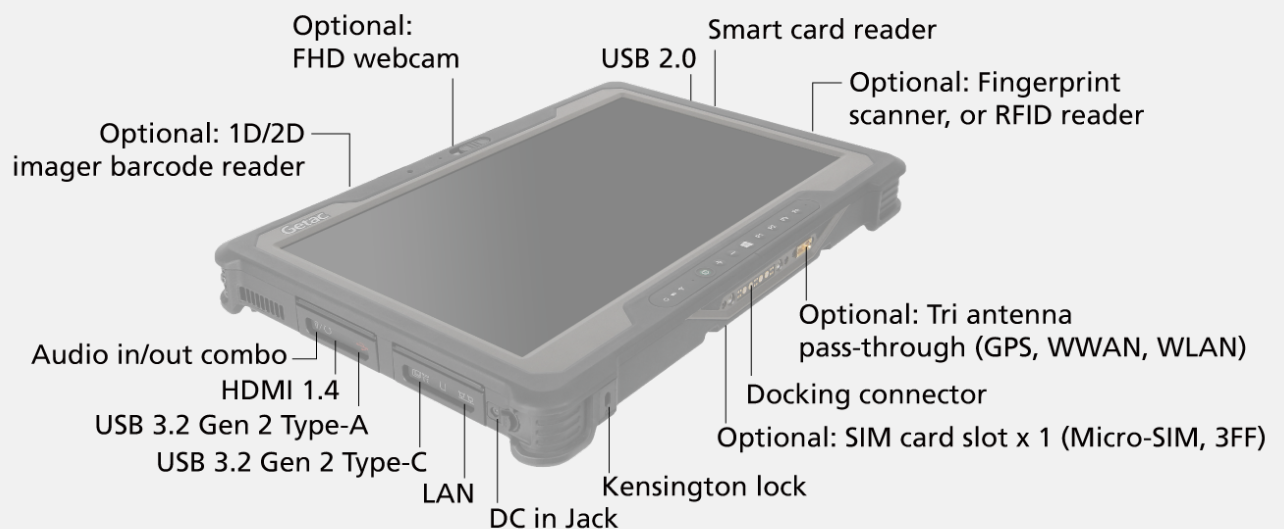

- 14" FHD / HD LumiBond display with Getac sunlight readable technology for unprecedented viewing experience
- Dual battery design with LifeSupport battery swappable technology
- Enhanced security with TPM 2.0, RFID/NFC and fingerprint scanner
- Optional 1D/2D imager barcode reader and RFID
- Multi-function hard handle, hand straps and shoulder straps and slim-profile vehicle dock for maximum mobile productivity