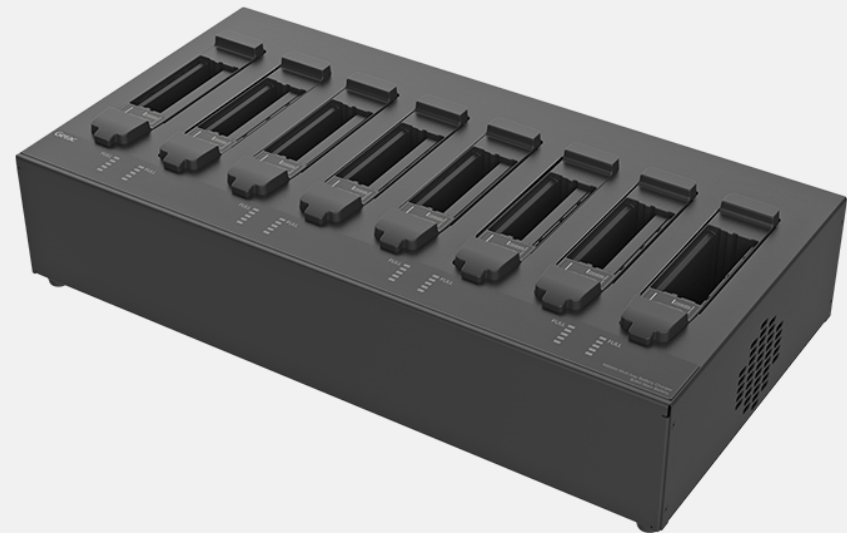

Product Information

Dimensions : L 405 x W 330 x D 100mm
Weight : 1.335kg
Main Material : Nylon, air mesh fabric

SKU ID

GMBCX7

B360 EXTERNAL DUAL BAY BATTERY CHARGER

Features & Benefits

Getac B360 External Dual-Bay Charger is designed to charge up to 2 B360 batteries at the same time. It provides you the benefit of charging and storing the 2 batteries together when there are limited space and power sockets. The two bays have two channels, each with their own LED power indicators. The integrated five-light LED power indicators display the charge of each battery.

Product Information

AC Input : 100V~240V
DC Output : 17.4V, 4A Max.
Number of charge bays : 2 bays
Dimensions : L 160 x W 180 x H 72.5mm
Weight : 1.2kg
Compatible with both B360 (GBM3X6) and B360Pro (GBM6X5) system battery.

SKU ID

GCMCEH (EU Power Cord)
GCMCUH (US Power Cord)
GCMCKH (UK Power Cord)
GCMCAH (AU Power Cord)
GCMCCH (CHN Power Cord)
GCMCTH (TW Power Cord)

B360 MULTI BAY BATTERY CHARGER

Features & Benefits

This 8-bay battery charger is designed with 8 charging bays for charging multiple battery packs simultaneously, providing an efficient charging solution for different situations. It provides users with an efficient charging solution. The integrated five-light LED power indicators display the charge of each battery.

B360 SPARE MAIN BATTERY

Features & Benefits

The Getac B360 Spare Main Battery is designed to provide the main power source for your device when the AC adapter is not connected. It is designed with an LED power indicator and status check button, which allows users to identify the battery capacity status at a push of a button.