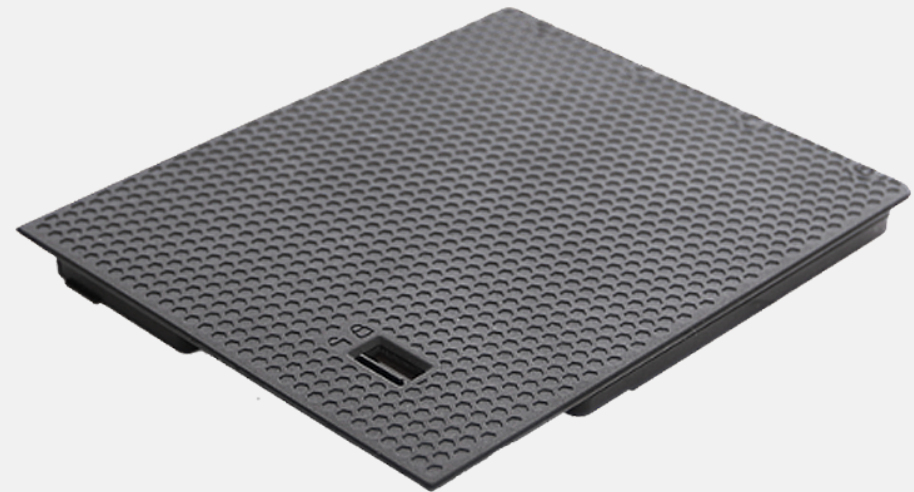

MAIN BATTERY

Features & Benefits

The T800 Main Battery is designed to provide a main power source for the device when the AC adapter is not connected/charged. The battery icon at the back of the battery pack changes appearance to display the current state of the battery. When the battery is low, it alerts users to take action as a reminder to help maintain optimal battery performance.

Product Information

Battery Type : Lithium-ion
Capacity : 7.4V, 4100mAh (31.08 Wh)
Battery Pack Weight : 215g

SKU ID

GBM4X1